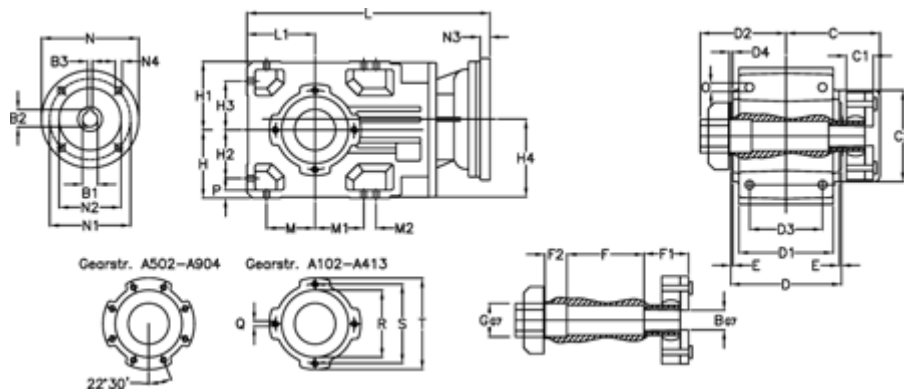

Article number: 296003518836325

Description: Bevel helical gearbox  
A353QF35-188,3-P71B5

## Measures

B = 35	D1 = 166	F2 = 53	L = 417.0	N3 = 4,5
B1 = 14	D2 = 80	G = 42	L1 = 100	N4 = M8x16
B2 = 16.3	D3 = 135	GA = 43	M = 73.0	O = 12.0
B3 = 5	d4 = 5.0	H = 100	M1 = 73.0	P = 11
C = 70.0	Description = A353 QF-xx P71 B5	H1 = 100	M2 = 11	Q = M10x17
C1 = 24	E = 3.5	H2 = 73.0	N = 160	R = 110
C2 = 90.0	F = 12.0	H3 = 73.0	N1 = 130	S = 130
D = 173	F1 = 48.0	H4 = 114.0	N2 = 110	T = 150